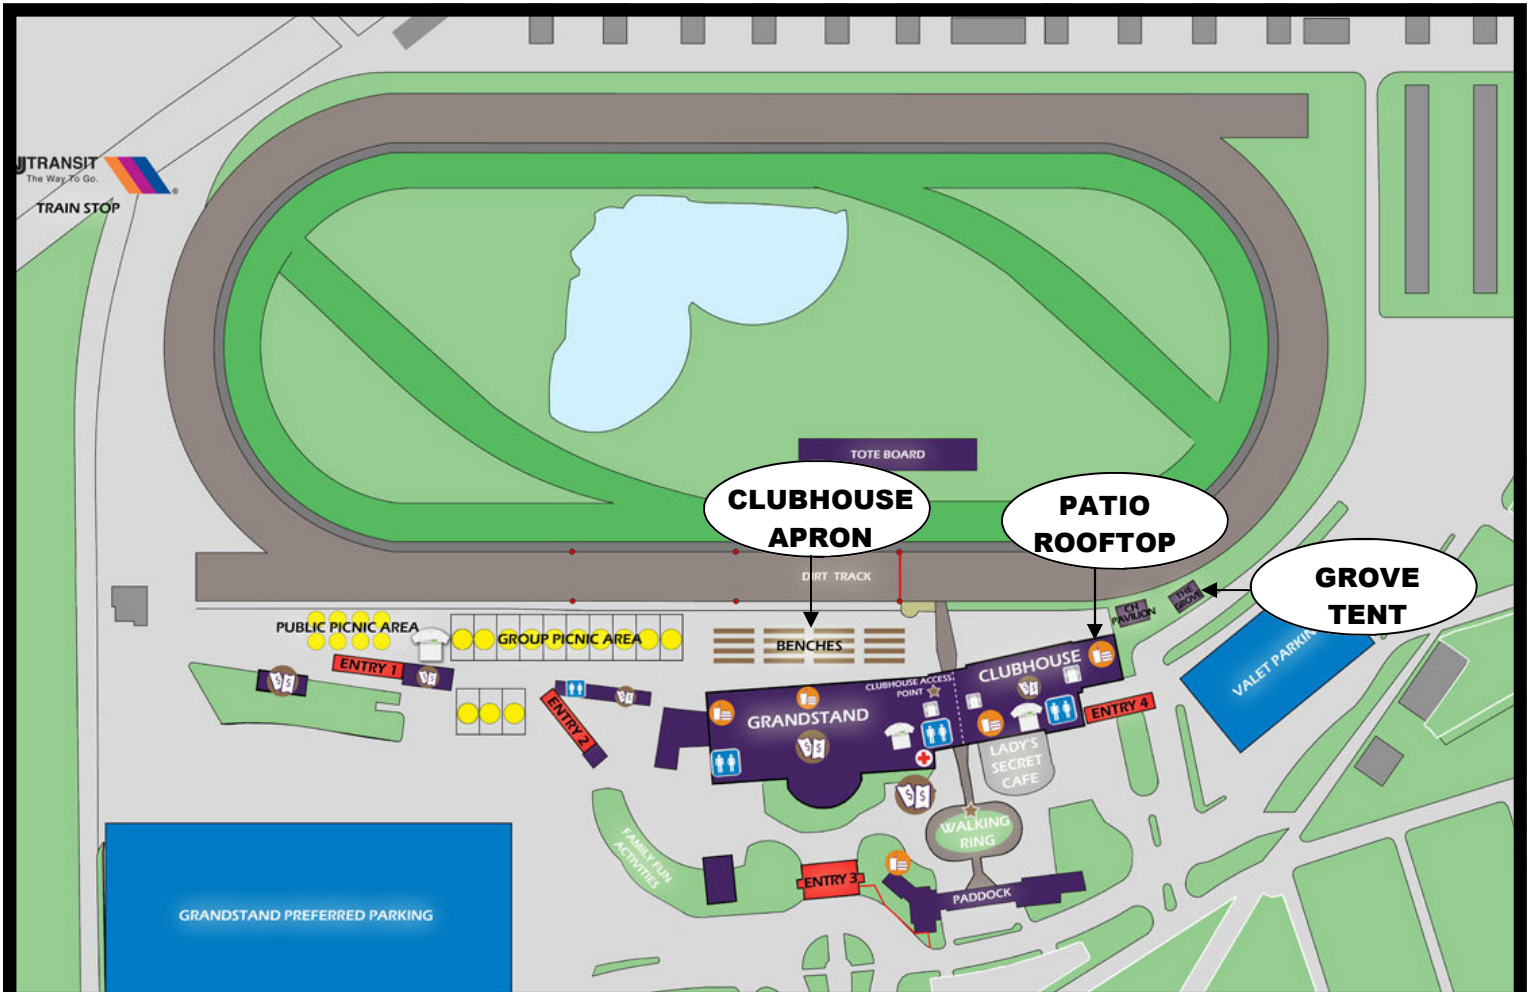

MONMOUTH PARK - MERIDIAN HEALTH STEEPLECHASE

SATURDAY, SEPTEMBER 25, 2010

To Benefit  **K. Hovnanian
CHILDREN'S HOSPITAL**
AT JERSEY SHORE UNIVERSITY MEDICAL CENTER
MEMBER OF THE MERIDIAN HEALTH FAMILY

MONMOUTH PARK

MUTUELS

FOOD & BEVERAGE

OFFICIAL MONMOUTH PARK MERCHANDISE

PUBLIC RESTROOMS

ELEVATORS

FIRST AID

CREDENTIALS REQUIRED